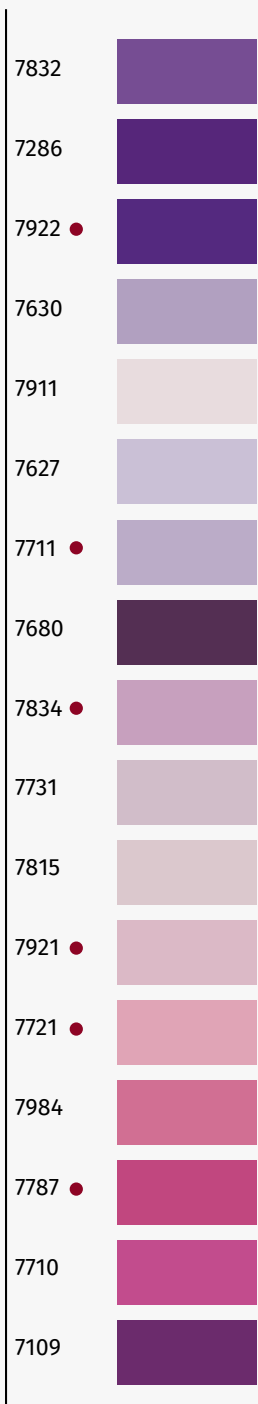

9

10

● available in FROSTED MATT 30