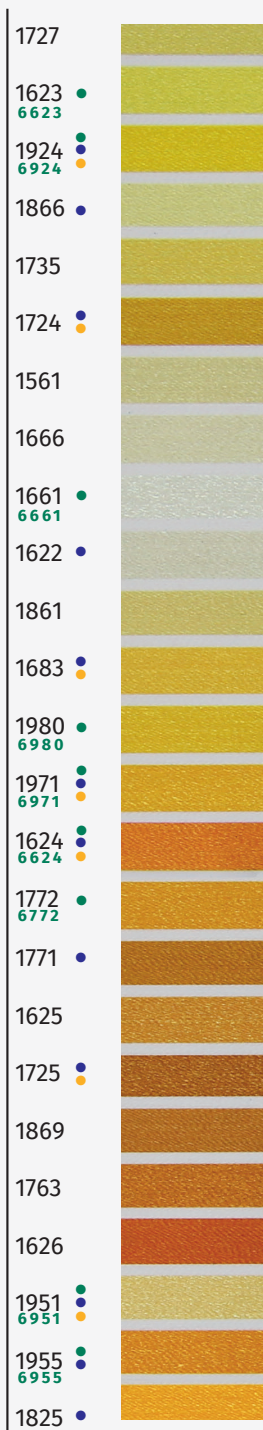

1

2

POLYNEON

● No. 60

● No. 75

●

POLYNEON
green